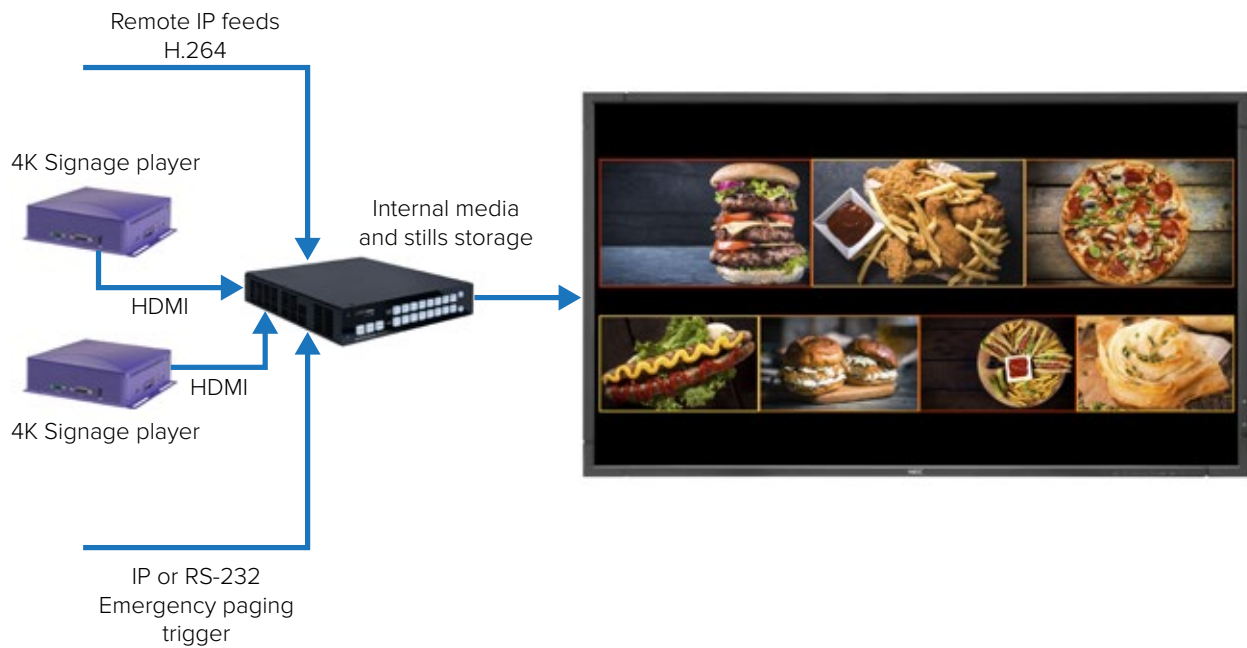

3

Public venues

Create a wow factor. Display multiple IP feeds, clips and stills combined with eye-catching transitions on displays, LED walls or projection.

Application example

- 1 Create high impact retail environments using multiple windows.
- 2 Turbocharge your information displays and boost engagement with multiple windows and emergency paging integration.
- 3 Use existing video projection for song lyrics, camera feeds and branding to create a professional atmosphere.
- 4 Power up your signage systems to keep your customers informed and entertained.