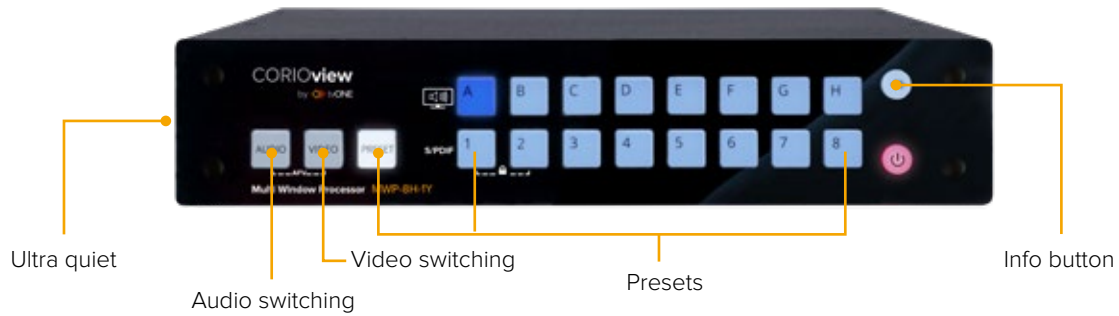

CORIOview® – the multi-window processor redefined

Make the most of your visual space with CORIOview; the fastest, most intuitive 4K multi-window processor with up to 8 sources. This easy to use, plug and play solution features 16 buttons for preset recall or source selection, making usability a breeze. Be the instant expert and avoid 'AV moments' with our unique info button that displays instant, on screen info of your source and window selection.