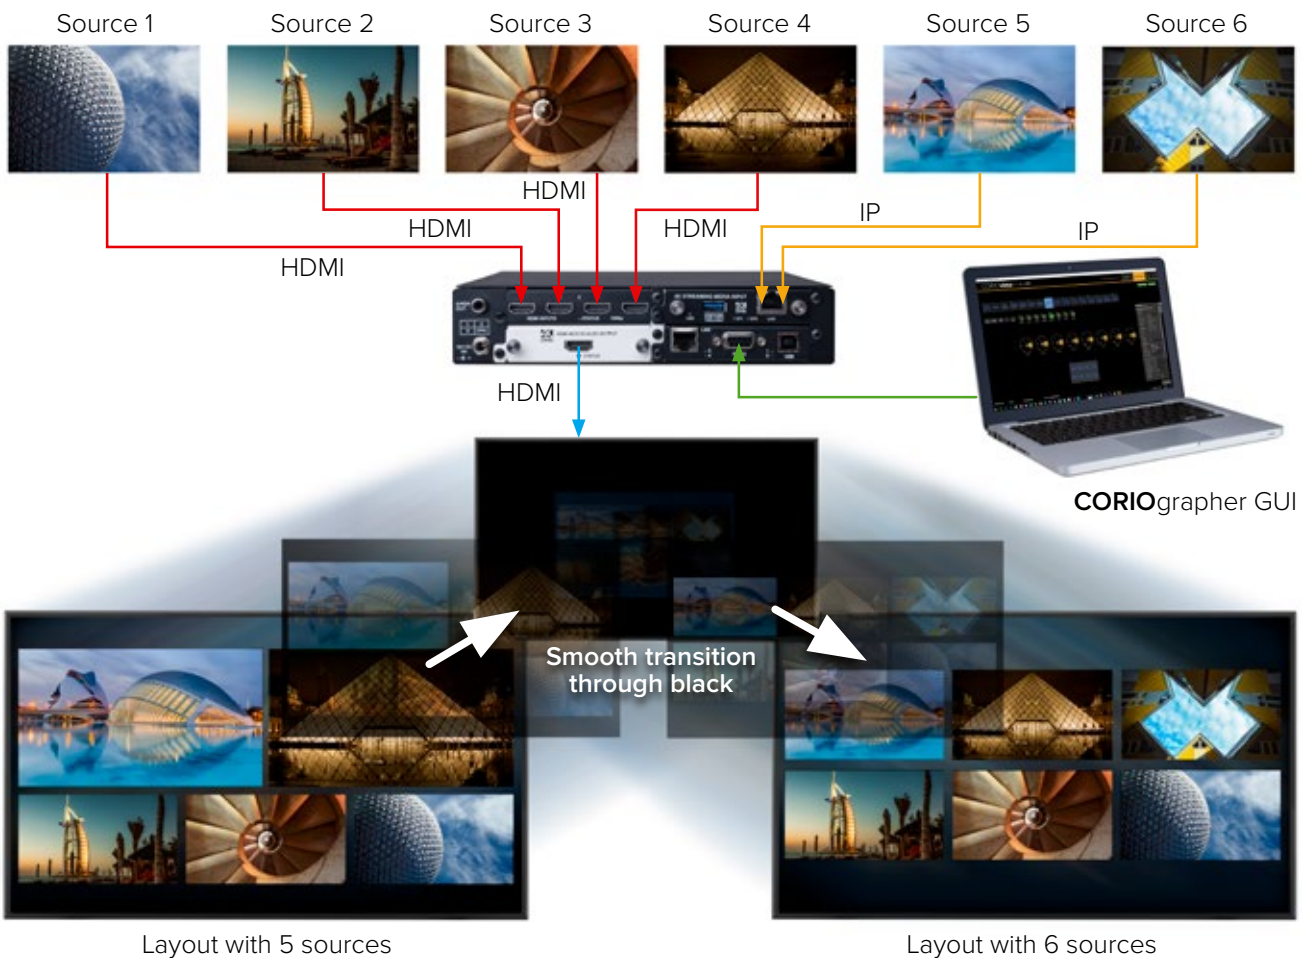

For more advanced applications, take full control with tvONE's **CORIOgrapher** software to fire presets, switch sources, select audio, add borders and source labeling.

CORIOview – compact, simple & versatile

High density - two input slots allow up to eight inputs using HDMI or 3G-SDI. Other options include 4K HDMI, DVI-U for your legacy formats, and streaming media decoding and a 4K media player.

Seamless hook up with your external audio system using our S/PDIF connector

3

Public venues

Create a wow factor. Display multiple IP feeds, clips and stills combined with eye-catching transitions on displays, LED walls or projection.

Application example

- 1 Create high impact retail environments using multiple windows.
- 2 Turbocharge your information displays and boost engagement with multiple windows and emergency paging integration.
- 3 Use existing video projection for song lyrics, camera feeds and branding to create a professional atmosphere.
- 4 Power up your signage systems to keep your customers informed and entertained.

CORIOview in a nutshell

CORIOview is a tvONE multi-window processor that covers a range of functionalities and price points in many different applications and vertical markets. Whatever your application, from meeting/conference rooms, collaboration spaces, defense, command and control, healthcare, education, broadcast or live events – we have an innovative solution to fully meet your needs.