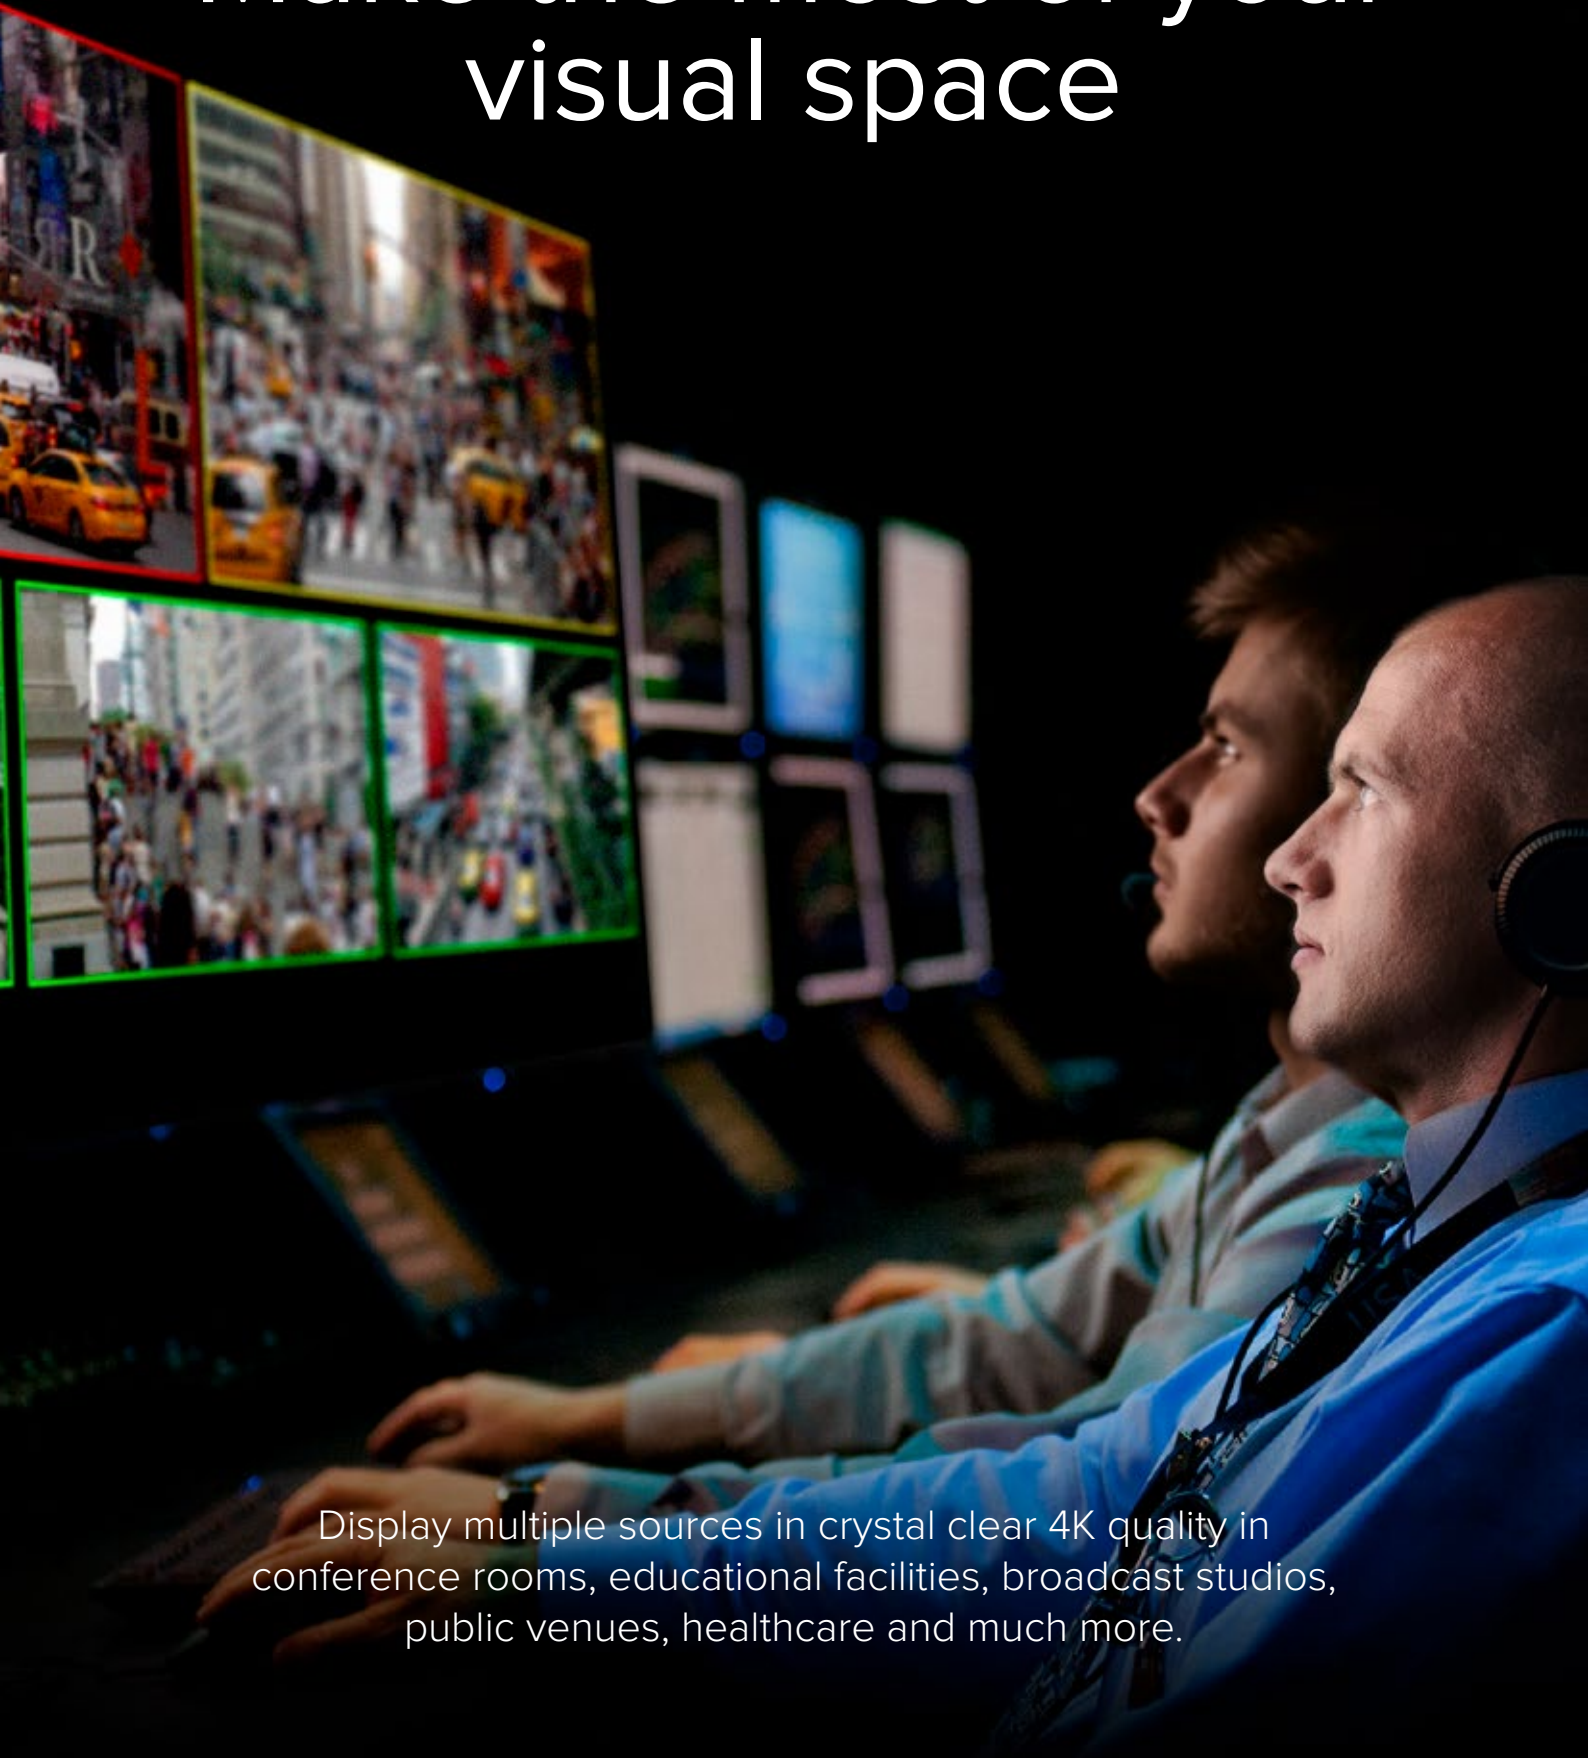

Make the most of your visual space

Display multiple sources in crystal clear 4K quality in conference rooms, educational facilities, broadcast studios, public venues, healthcare and much more.

CORIOview® – the multi-window processor redefined

Make the most of your visual space with CORIOview; the fastest, most intuitive 4K multi-window processor with up to 8 sources. This easy to use, plug and play solution features 16 buttons for preset recall or source selection, making usability a breeze. Be the instant expert and avoid 'AV moments' with our unique info button that displays instant, on screen info of your source and window selection.

For more advanced applications, take full control with tvONE's **CORIOgrapher** software to fire presets, switch sources, select audio, add borders and source labeling.

CORIOview – compact, simple & versatile