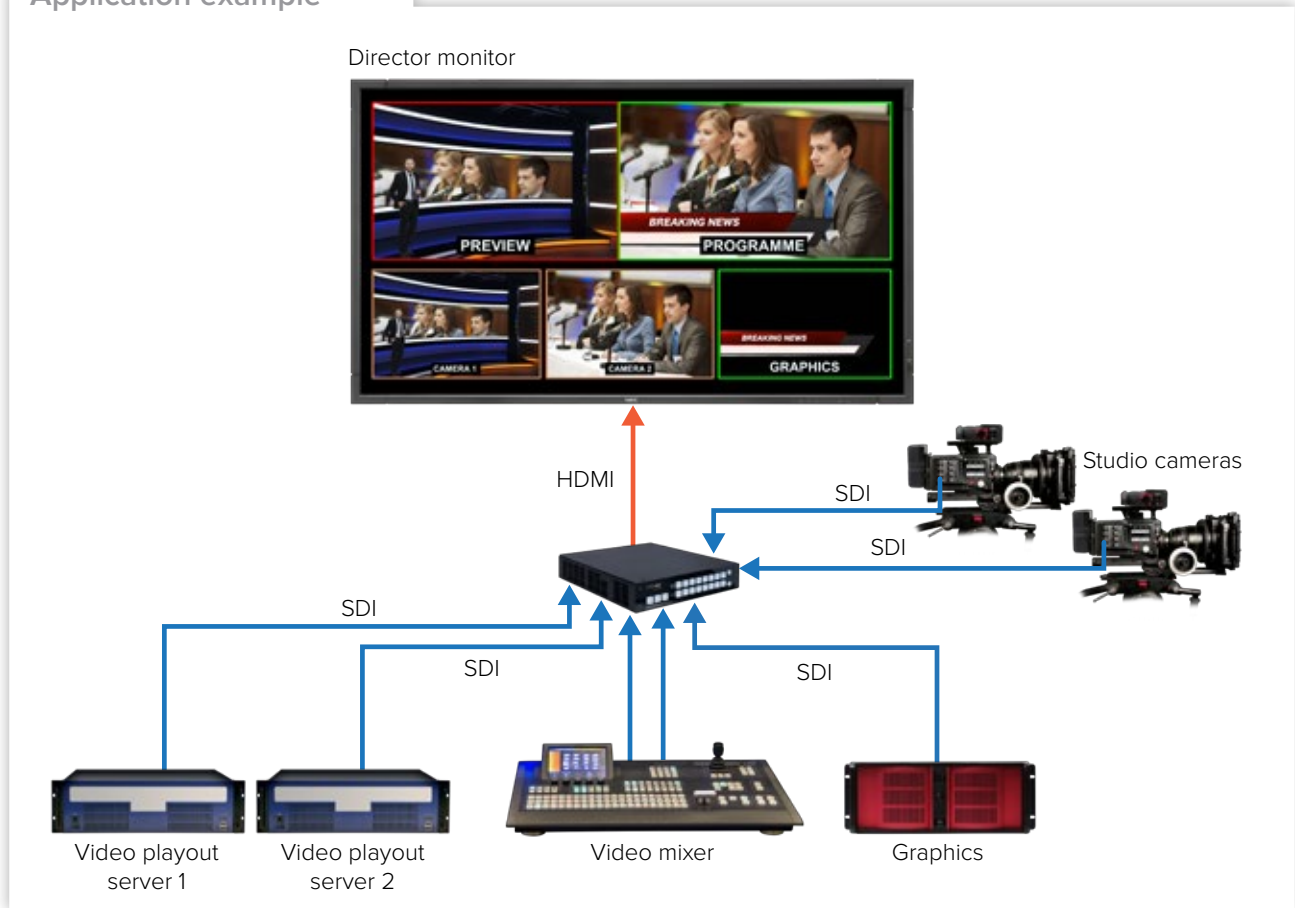

CORIOview is the perfect solution to boost collaboration and information sharing in your corporate environments. 4K clarity, 24/7 reliability, multiple video windows and full compatibility with any display, projector or LED wall help you boost productivity and reduce display costs.

Application example

2

3

4

- 1 Enable simultaneous viewing of your sources with easy front panel operation.
- 2 View multiple computers on just one screen with crystal clear 4K resolution to show even the finest detail.
- 3 Collaborate like never before, display up to eight video sources.
- 4 Boost interaction and communication whatever the venue size.

Broadcast

Monitor up to eight broadcast sources with the option of adding AV and IP inputs for the ultimate flexibility, including borders and labels in a super compact, ultra reliable mainframe.

Application example