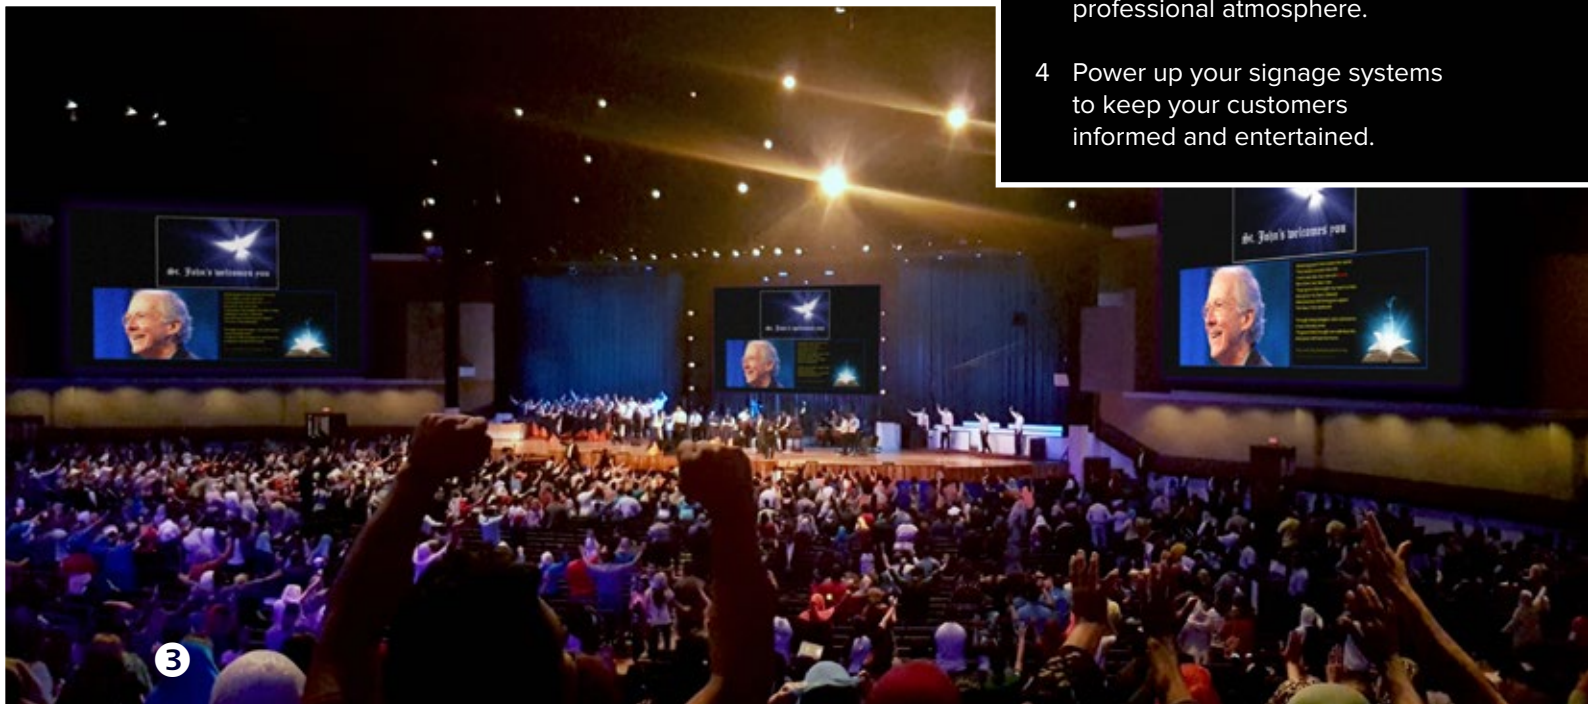

Application example

2

3

4

- 1 Enable simultaneous viewing of your sources with easy front panel operation.
- 2 View multiple computers on just one screen with crystal clear 4K resolution to show even the finest detail.
- 3 Collaborate like never before, display up to eight video sources.
- 4 Boost interaction and communication whatever the venue size.

3

Public venues

Create a wow factor. Display multiple IP feeds, clips and stills combined with eye-catching transitions on displays, LED walls or projection.

Application example

- 1 Create high impact retail environments using multiple windows.
- 2 Turbocharge your information displays and boost engagement with multiple windows and emergency paging integration.
- 3 Use existing video projection for song lyrics, camera feeds and branding to create a professional atmosphere.
- 4 Power up your signage systems to keep your customers informed and entertained.

CORIOview in a nutshell

CORIOview is a tvONE multi-window processor that covers a range of functionalities and price points in many different applications and vertical markets. Whatever your application, from meeting/conference rooms, collaboration spaces, defense, command and control, healthcare, education, broadcast or live events – we have an innovative solution to fully meet your needs.