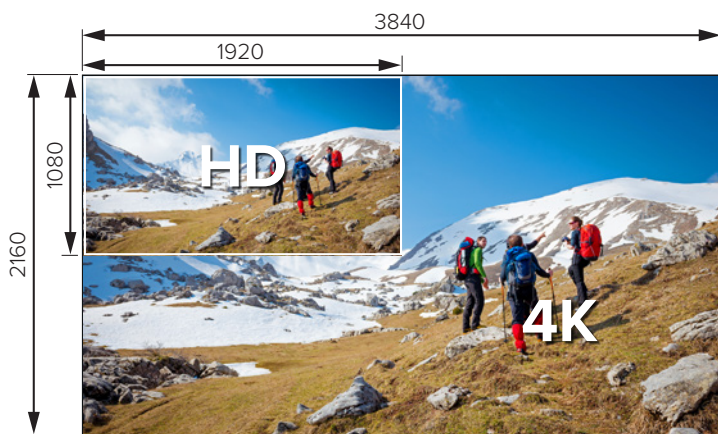

CORIOmaster

What is 4K

In Pro-AV "4K" refers to a video resolution of 3840 x 2160 Pixels which is normally used at 24 or 30 Frames per Second (FPS) although some sources are available at higher frame rates up to 60FPS. The 4K resolution is exactly 4 times larger than a 1080P signal and nine times larger than a 720P signal.

CORIOmaster is a high bandwidth, 4K capable video wall processor which gives you the tools you need to create high impact video walls and projector blending and is available in 4RU & 1RU modular frames.

Flexible Bandwidth Management

Each of the four canvasses have a bandwidth of 600 Megapixels per second. How you utilize this bandwidth is up to you, according to the bandwidth of your source:

Input	Frame Rate	Window Type	Bandwidth (Megapixels)	Scalers
4K **	60	UHQ	518.4	4
	30	UHQ	259.2	4
	24	UHQ	207.4	4
1080p**	30	EHQ	81.9	2
	60	EHQ	129.6	2
	30	EHQ	64.8	2
	60	HQ	69.1	1
	30	HQ	34.6	1
	60	PV	1.8	0*
	30	PV	0.9	0*

* Limited to 14 windows per canvas

** Lower resolutions will utilize less bandwidth

*** CORIOmaster mini has 12 scalers total

System total
20 scalers***

Creating 4K Videowalls

Up to four groups of displays (Canvasses) can be independently controlled and you can have up to 14 video windows per Canvas.