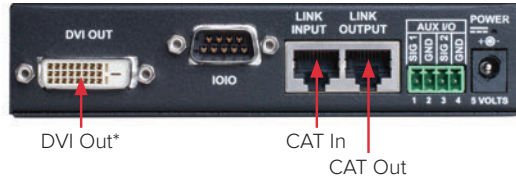

DVI Receiver

DVI Out* CAT In CAT Out

*HDMI & HDCP compatible

Combating the Skew Factor

Variance in twist rates of standard CAT cable results in a color shift on the RGB channels. This "skew" can become noticeable at higher resolutions and longer distances. To combat skew, utilize approved skew-free cables or choose the AkuComp II option with Magenta receivers. Skew compensation is automatic with all MVII DVI Receivers.