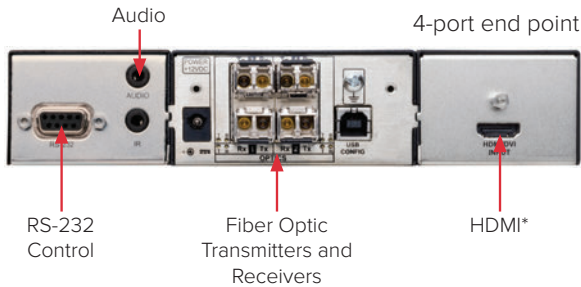

Topologies:

Distance: Up to 18.75 miles (30 Km)

Long range Fiber extension (Voyager Series)

Voyager guarantees high performance on both short and long hauls of uncompressed 1080p/60 video. Options include single-mode (up to 18.75 miles / 30 kilometers) and multi-mode (up to 6,600 feet / 2 Kilometers) even with RS-232 control and audio. Choose between flexible 4-port or slim 2-port compact form end points, with built in duplex daisy chaining for the ultimate flexibility.

A Modular building block means that you can deliver hundreds of different system configurations, all over fiber. Options include single mode and multi-mode mixing, four-port switchable endpoints and slim two-port compact endpoints, as well as analog to digital conversion, and a powered chassis for card based Tx's and Rx's. Oh and it can all be attached to a massive 1000+ port matrix.

*HDCP compatible

Voyager family products

VG-48x: 48 port modular matrix

VG-160x: 160 port modular matrix with optional touch panel control