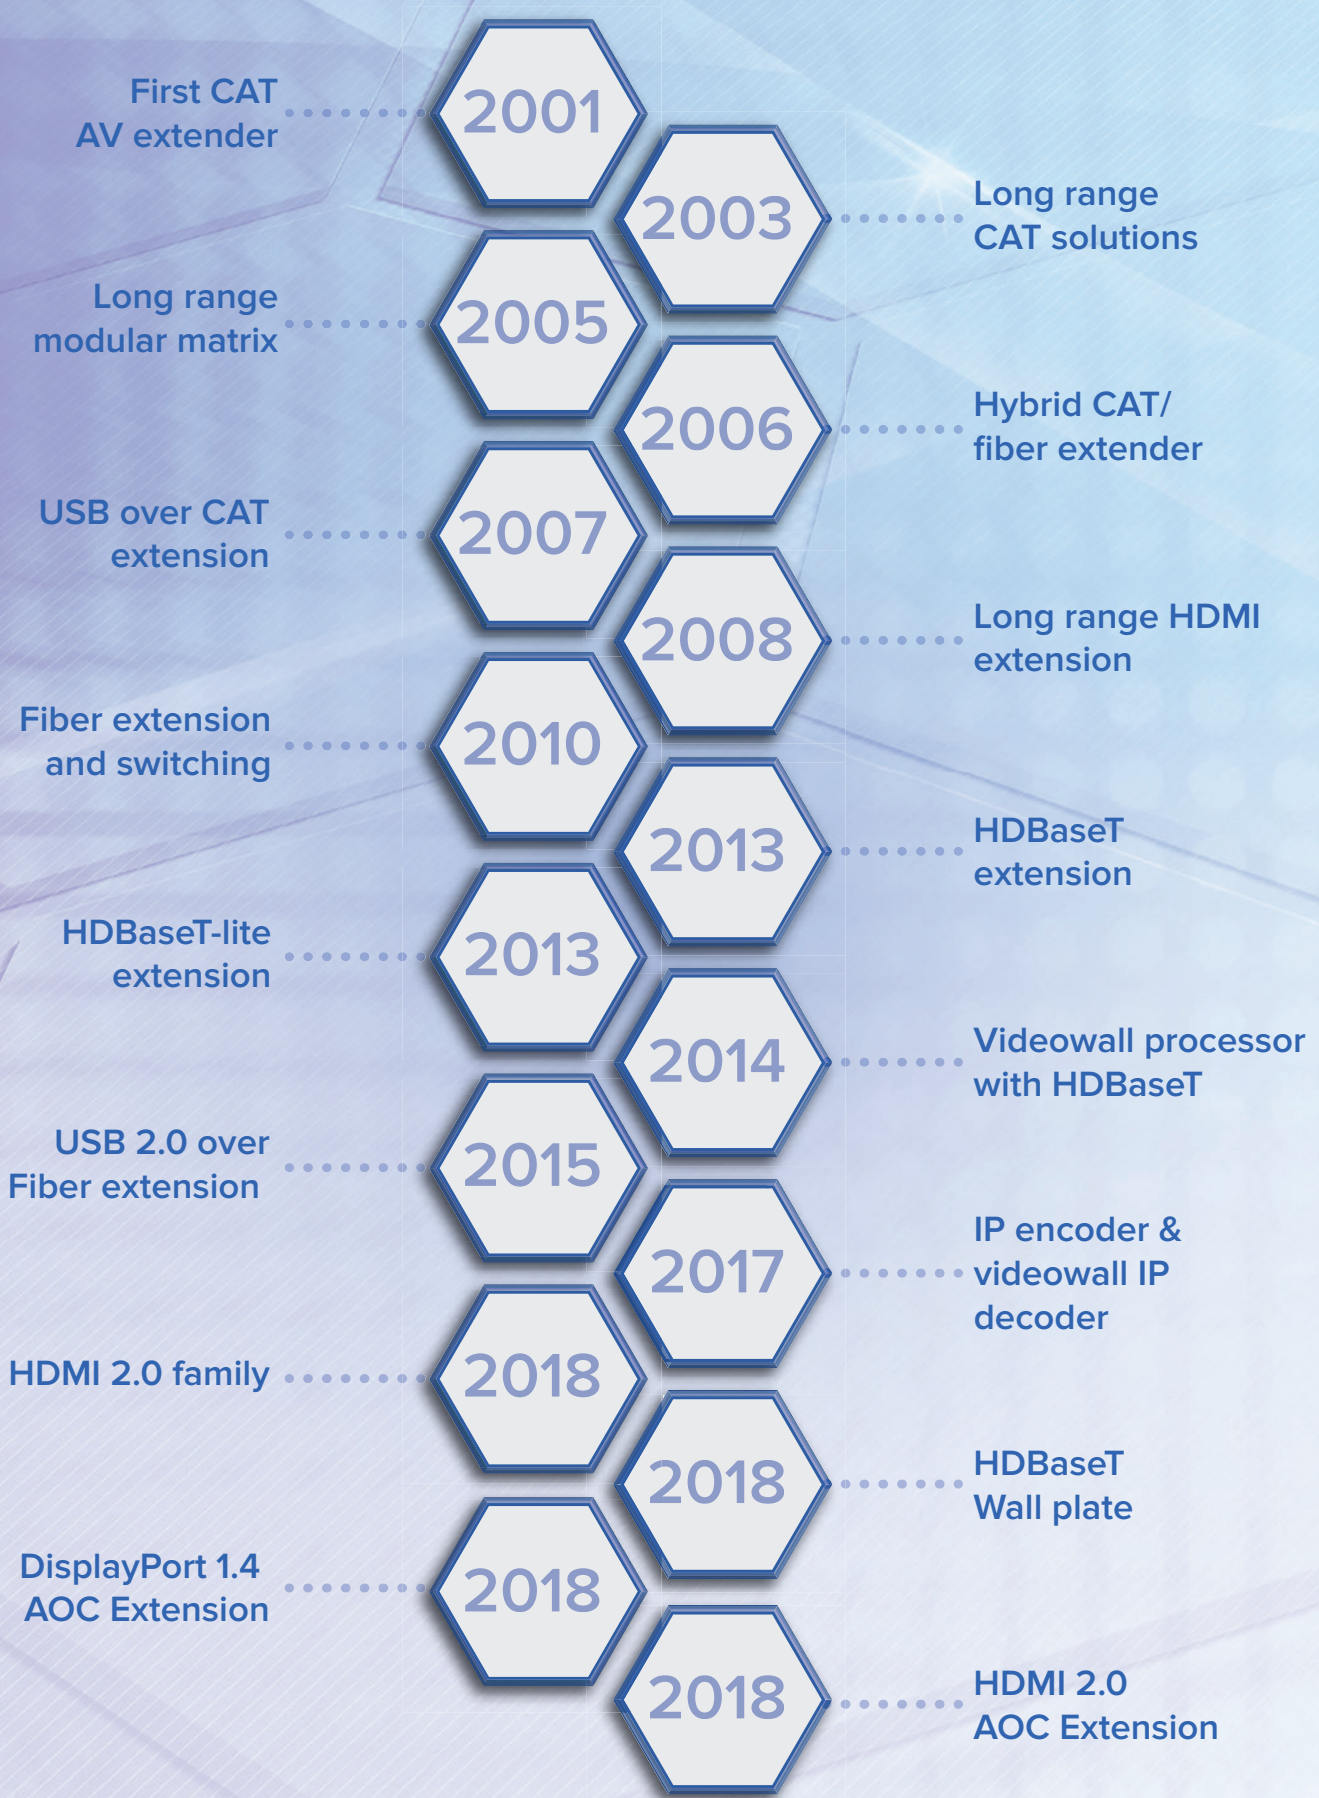

# EXTEND

Extension solutions for all AV signals

Supporting mission-critical AV installations world-wide.  
We Engineer Confidence.

New York Stock Exchange relies on Voyager Fiber 24/7

# tvONE extender product development timeline

# The tvONE difference:

Suffering from degraded video? Step up to tvONE's leading range of reliable and robust video extension solutions. Choose from our range of cost effective, ultra-high performance and flexible extenders; 4K, HDMI, VGA, RGB, CV, Copper and Fiber - we have the perfect solution for you!