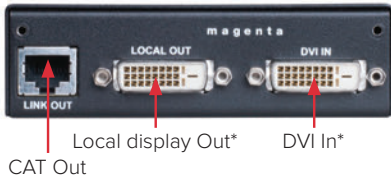

Easily adapt to any application footprint. Transmitters can be cascaded and receivers can be daisy chained to deliver video, audio and control signals from a single source to hundreds of displays.

DVI Transmitter

CAT Out Local display Out* DVI In*