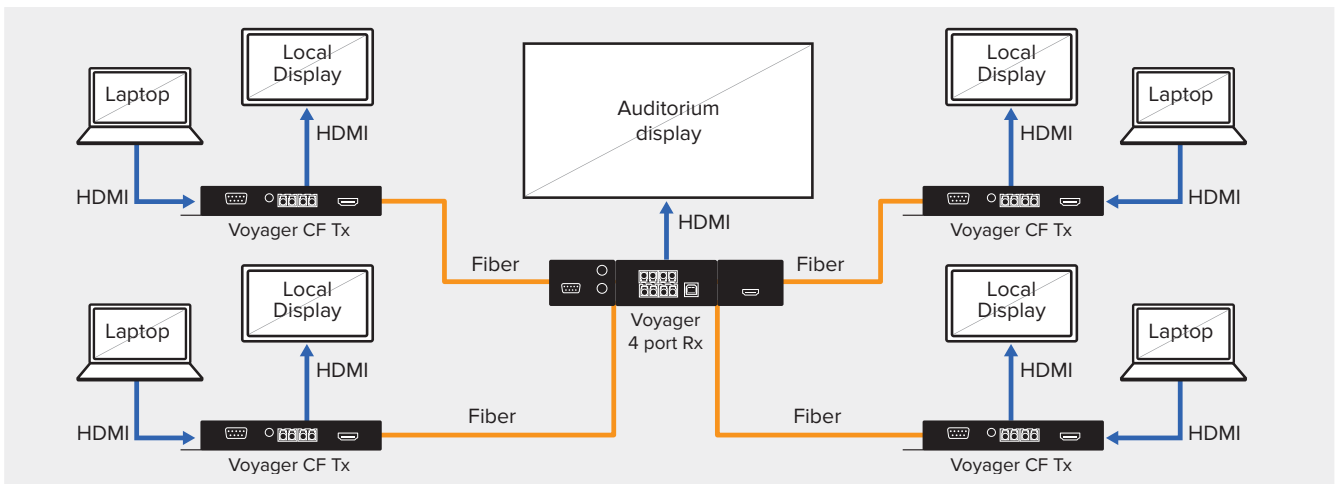

Small switch