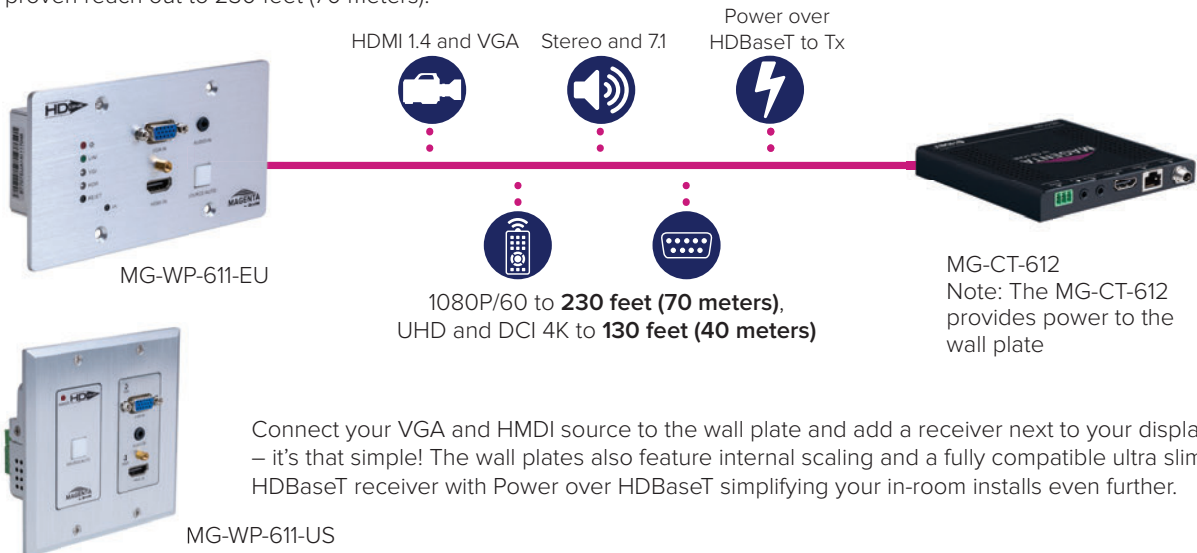

## Superior point-to-point extension

HD-One extension delivers ultra-reliable HDMI extension with real performance and distances up to 500 feet (150 meters) using Cat 5e, Cat 6 and Cat 7 cables, together with class leading performance in environments with emissions and interference.

### HDBaseT Extension

The HD-One DX series is available in HDBaseT and extended range variants in a compact form factor for the transmission of HDMI 1.4 signals including 1080p, 3D, UHD/4K and 4K DCI. Together, the HD-One DX series has full audio support including LPCM 7.1CH, Dolby TrueHD, Dolby Digital Plus and DTS-HD.

### HDBaseT Extension with control

The HD-One LX series offers the same superior performance of the DX Series with additional support for bi-directional RS-232 and two-way, triple band Infrared signals.

Connect your VGA and HDMI source to the wall plate and add a receiver next to your display – it's that simple! The wall plates also feature internal scaling and a fully compatible ultra slim HDBaseT receiver with Power over HDBaseT simplifying your in-room installs even further.