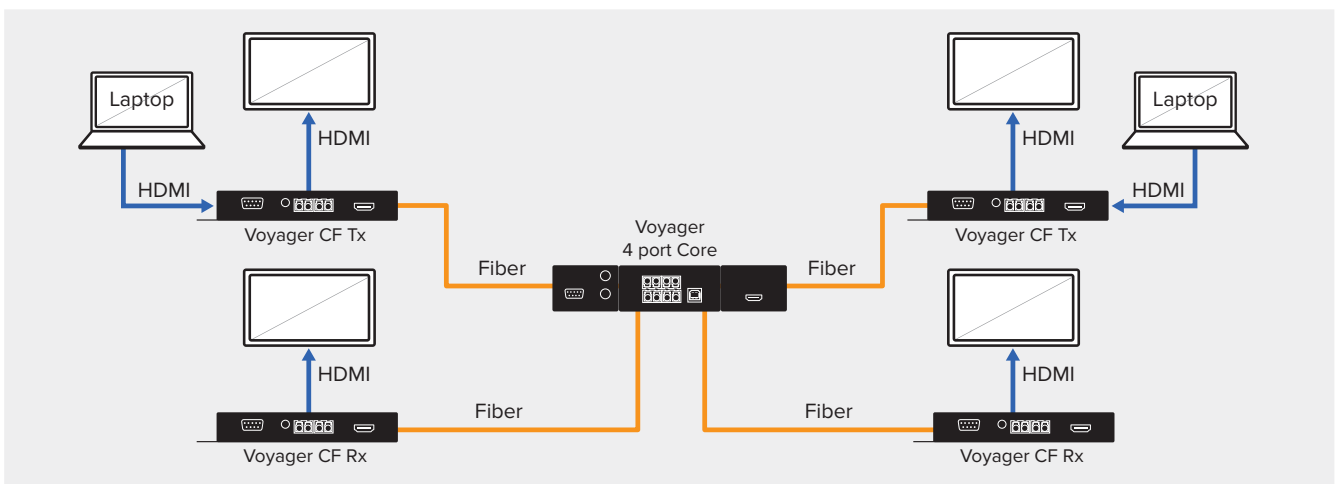

Auto switch (listening ring)