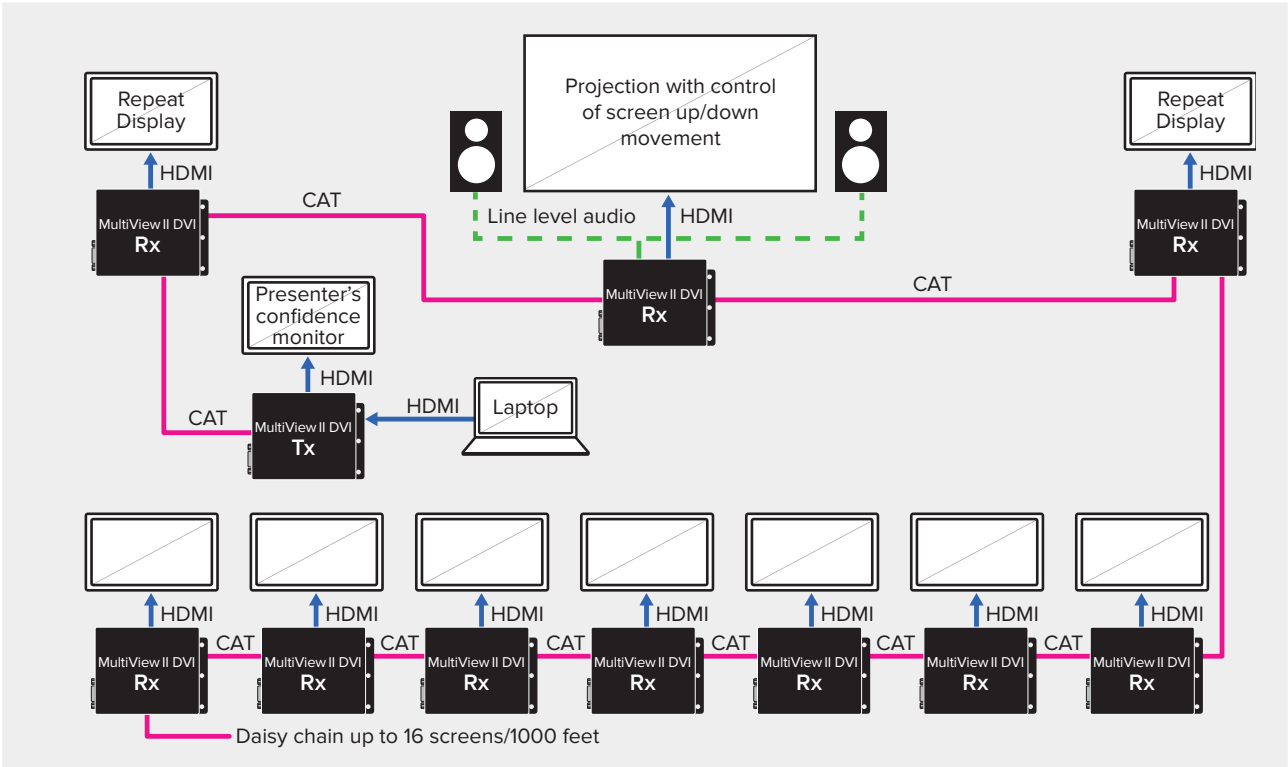

Installation examples

Daisy Chain with audio and bi-directional control