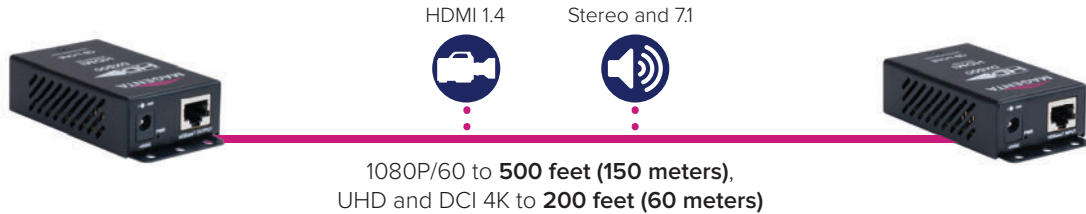

4K60, 4:4:4 up to **984 feet (300 meters)**

The MG-FB-61x fiber optic transmitter and receiver kit is a powerful solution for extending uncompressed 4Kx2k 60Hz HDMI 2.0 signals over very long distances using multimode or singlemode LC fiber.

### Compatible tvONE products

CORIOmaster

1T-SX-654

1T-MX-6588

## Superior point-to-point extension

HD-One extension delivers ultra-reliable HDMI extension with real performance and distances up to 500 feet (150 meters) using Cat 5e, Cat 6 and Cat 7 cables, together with class leading performance in environments with emissions and interference.

### HDBaseT Extension

The HD-One DX series is available in HDBaseT and extended range variants in a compact form factor for the transmission of HDMI 1.4 signals including 1080p, 3D, UHD/4K and 4K DCI. Together, the HD-One DX series has full audio support including LPCM 7.1CH, Dolby TrueHD, Dolby Digital Plus and DTS-HD.