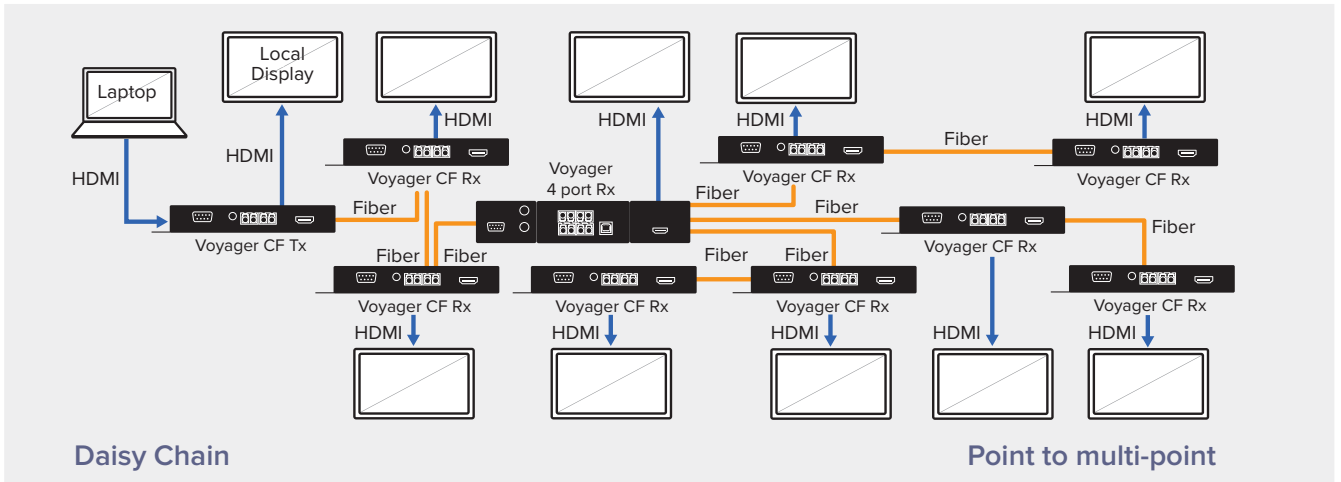

A Modular building block means that you can deliver hundreds of different system configurations, all over fiber. Options include single mode and multi-mode mixing, four-port switchable endpoints and slim two-port compact endpoints, as well as analog to digital conversion, and a powered chassis for card based Tx's and Rx's. Oh and it can all be attached to a massive 1000+ port matrix.

### Voyager family products

VG-48x: 48 port modular matrix

Voyager CF-18 Rackmount system

VG-160x: 160 port modular matrix with optional touch panel control

USB 2.0 end points

## Daisy Chain and point to multi-point