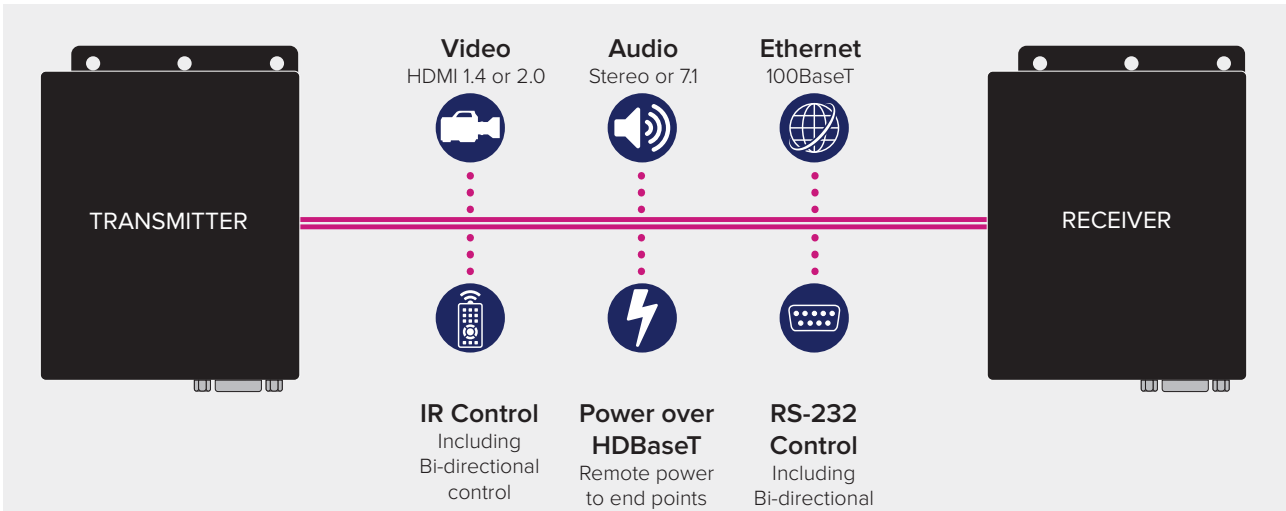

Other options include distribution, auto-switch and matrix switching.

Function – Choose from a wide range of functionality to meet your specific requirements.