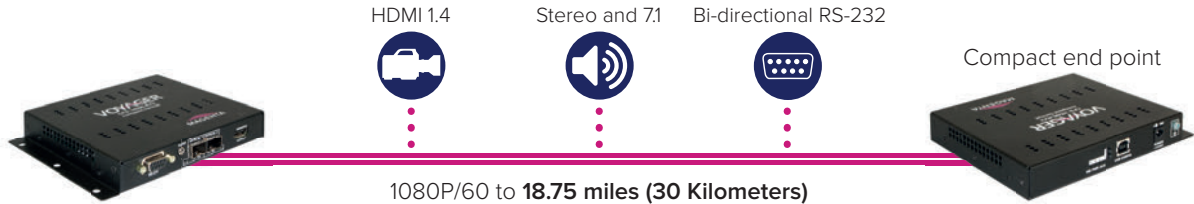

## Point to multi-point configuration

## MultiView family products

Morph-it:  
Powered chassis for high density Tx cards

9D: nine port CAT DA

Mondo: expandable matrix up to 256 x 512

Topologies:

Distance: Up to 18.75 miles (30 Km)

New York Stock Exchange (NYSE)

## Long range Fiber extension (Voyager Series)

Voyager guarantees high performance on both short and long hauls of uncompressed 1080p/60 video. Options include single-mode (up to 18.75 miles / 30 kilometers) and multi-mode (up to 6,600 feet / 2 Kilometers) even with RS-232 control and audio. Choose between flexible 4-port or slim 2-port compact form end points, with built in duplex daisy chaining for the ultimate flexibility.

A Modular building block means that you can deliver hundreds of different system configurations, all over fiber. Options include single mode and multi-mode mixing, four-port switchable endpoints and slim two-port compact endpoints, as well as analog to digital conversion, and a powered chassis for card based Tx's and Rx's. Oh and it can all be attached to a massive 1000+ port matrix.