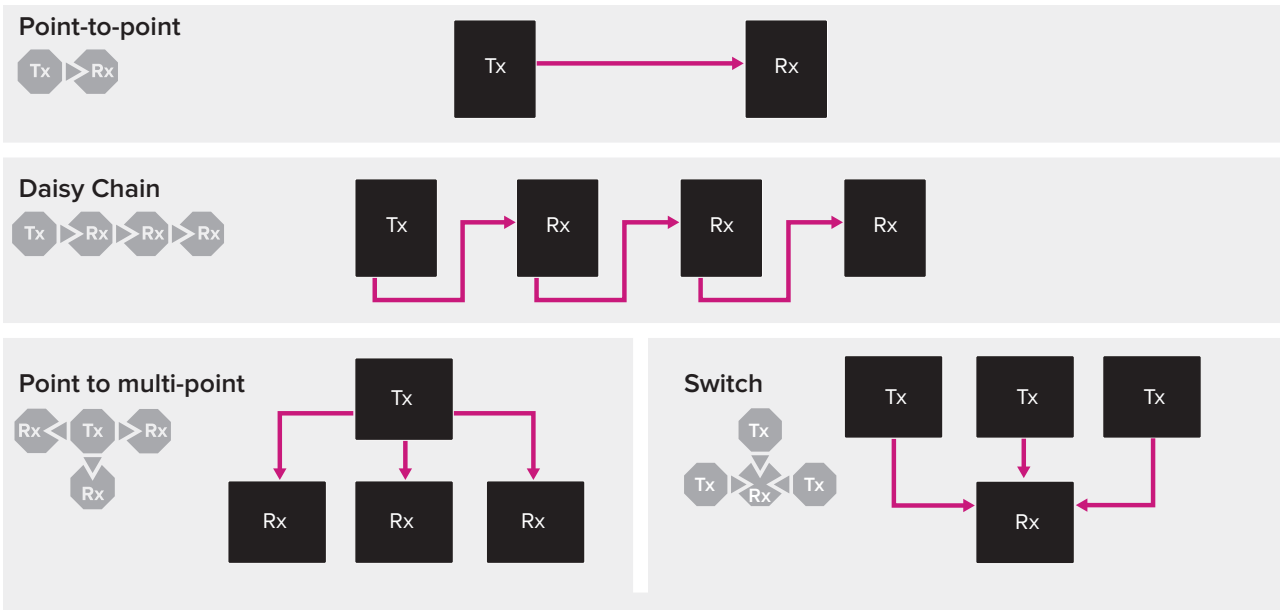

# The tvONE difference:

Suffering from degraded video? Step up to tvONE's leading range of reliable and robust video extension solutions. Choose from our range of cost effective, ultra-high performance and flexible extenders; 4K, HDMI, VGA, RGB, CV, Copper and Fiber - we have the perfect solution for you!

## Extender selection guide:

**Distance** – Determining the distance is a key factor when choosing the right solution. tvONE offers the widest reach, from 197 feet (60 meters) to over 18 miles (30 Kilometers). All solutions are fully tested in real-world environments, guaranteeing system performance no matter the emissions and interference from other video signals, power or air conditioning. This means there are no “up to’s” with tvONE, just a guarantee we go the full distance!

**Cable** – When it comes to extending video you can choose from UTP cable (Cat 5e or Cat 6) or Fiber. UTP is the perfect solution for most applications, but for a longer reach or power isolation (i.e. Medical operating rooms) choose Fiber.

**Topologies** – Select the best design solution for the ultimate workflow. Options include:

Other options include distribution, auto-switch and matrix switching.

**Function** – Choose from a wide range of functionality to meet your specific requirements.