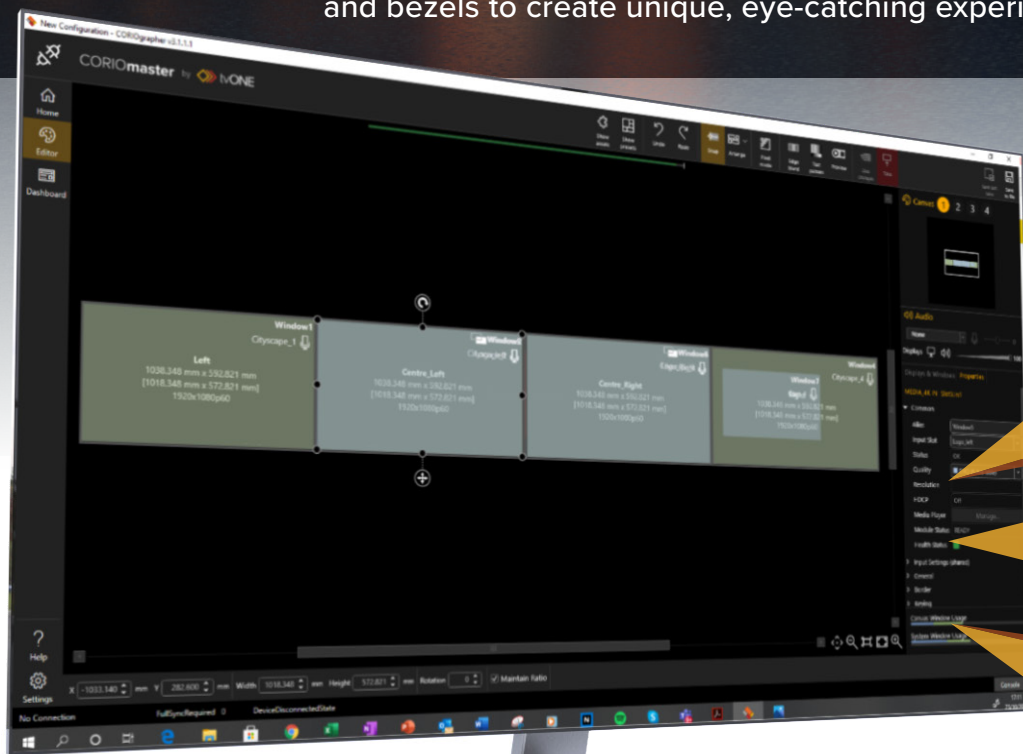

CORIOgrapher

Let your creativity go wild! Rotate sources and displays with complete 360° rotation, mix and match display types, create overlaps or edge-blends and automatically correct for display size and bezels to create unique, eye-catching experiences.