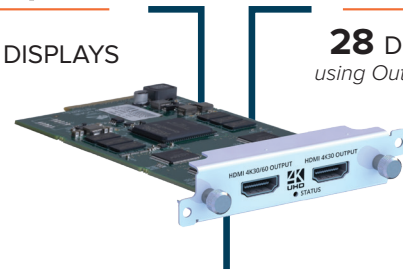

4K Output Options

Use our new Dual 4K Scaled Output module to create an even smoother, 4K/60 video experience with up to 14 displays simultaneously.

For even more efficient 4K/60 workflows, up to 28 displays, use our output cloning feature.

If you choose to work in 4K30, enjoy double the available outputs for truly expansive 4K installs. Up to 28 4K30 outputs possible.

4K/60

14 DISPLAYS

4K/60

28 DISPLAYS
using Output Cloning

4K/30

28 DISPLAYS