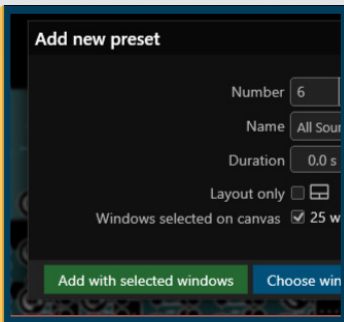

Preset Management

Layout only, selected windows and preset numbering for easier and quicker automation set up.