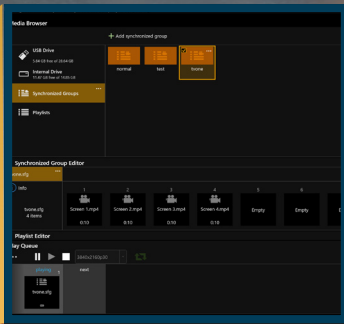

Video Sync

Play up to 8 clips per media module in perfect synchronization for expansive video experiences.