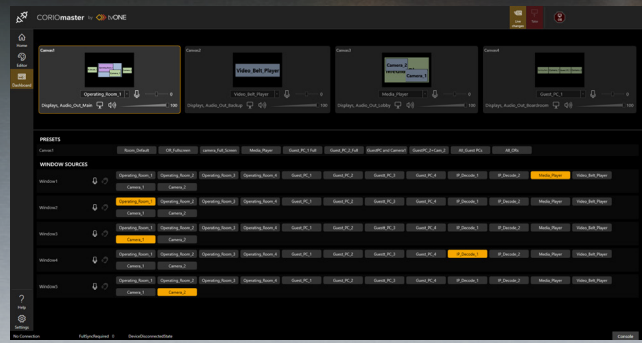

Dashboard

View all of your presets and sources on up to four canvasses for simple and effective control.