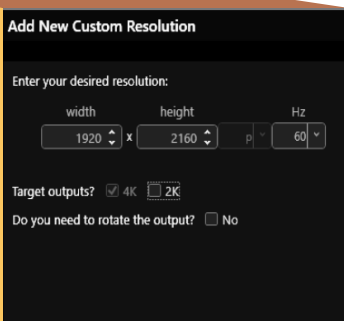

Custom Resolution Manager

Easily create and verify custom output resolutions using basic display information.

Third Party Custom Control

Create custom control environments for your CORIOmaster using our RESTful API or choose to take control using our app, plug-ins or button control panel.