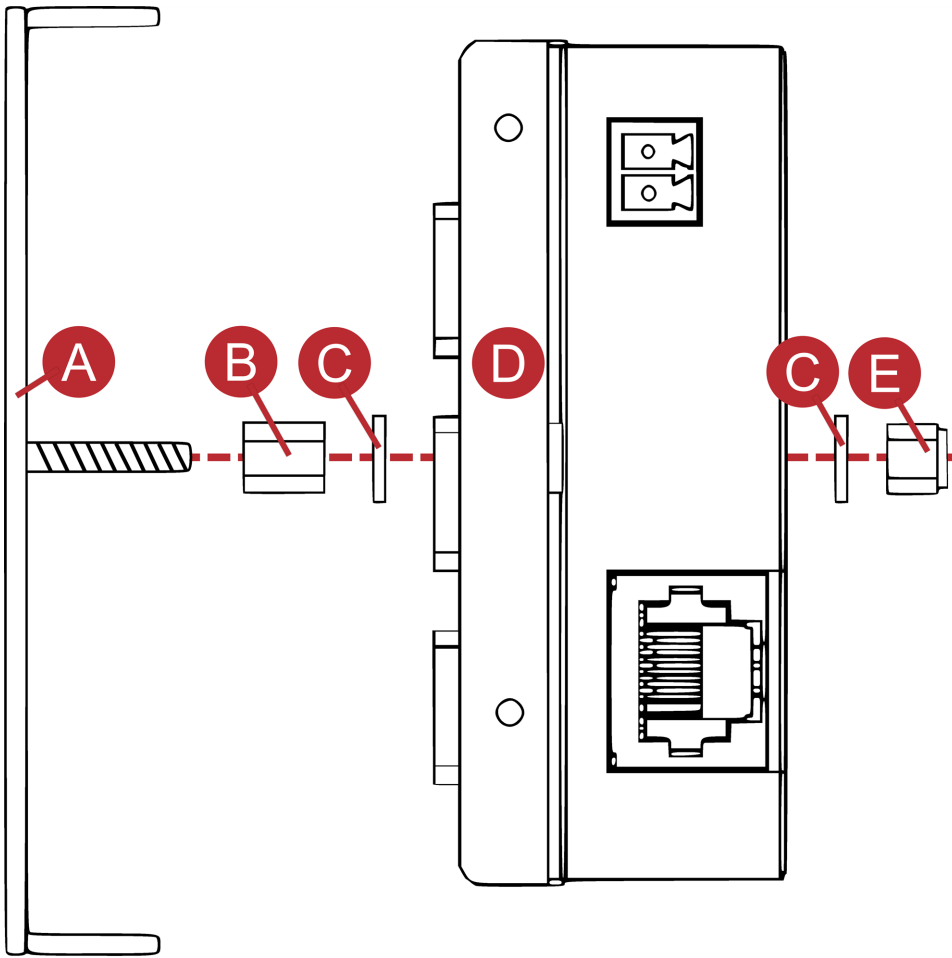

1T-RM-322-EU Installation Guide V1.10

Thank you for buying this rack mounting kit for the 1T-CL-322 control panel.

A 1T-RM-322 rack mounting kit for 1T-CL-322 control panel

B Spacer

C Washer

D 1T-CL-322 control panel (not included)

E M3 Nylock nut