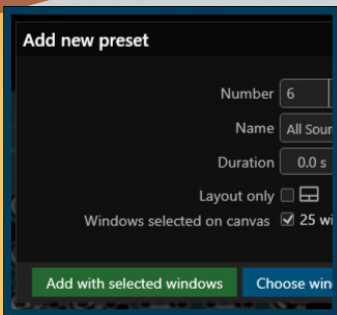

Preset Management

Layout only, selected windows and preset numbering for easier and quicker automation set up.