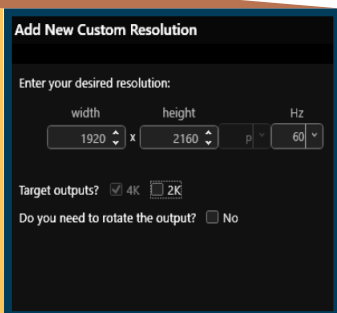

Custom Resolution Manager

Easily create and verify custom output resolutions using basic display information.

Third Party Custom Control

Create custom control environments for your CORIOmaster using our RESTful API or choose to take control using our app, plug-ins or button control panel.