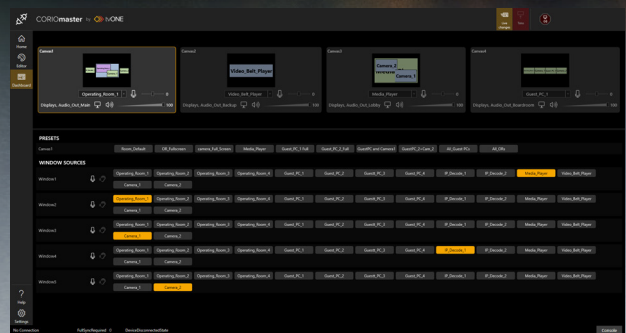

Dashboard

View all of your presets and sources on up to four canvasses for simple and effective control.