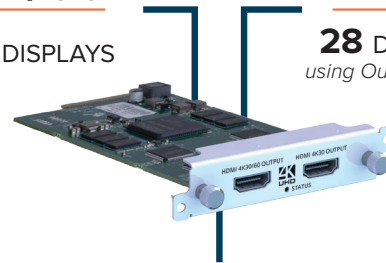

4K Output Options

Use our new Dual 4K Scaled Output module to create an even smoother, 4K/60 video experience with up to 14 displays simultaneously.

For even more efficient 4K/60 workflows, up to 28 displays, use our output cloning feature.

If you choose to work in 4K30, enjoy double the available outputs for truly expansive 4K installs. Up to 28 4K30 outputs possible.

4K/60

14 DISPLAYS

4K/60

28 DISPLAYS
using Output Cloning

4K/30

28 DISPLAYS