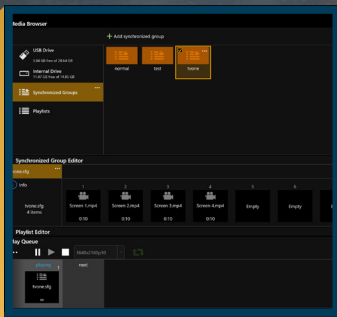

Video Sync

Play up to 8 clips per media module in perfect synchronization for expansive video experiences.